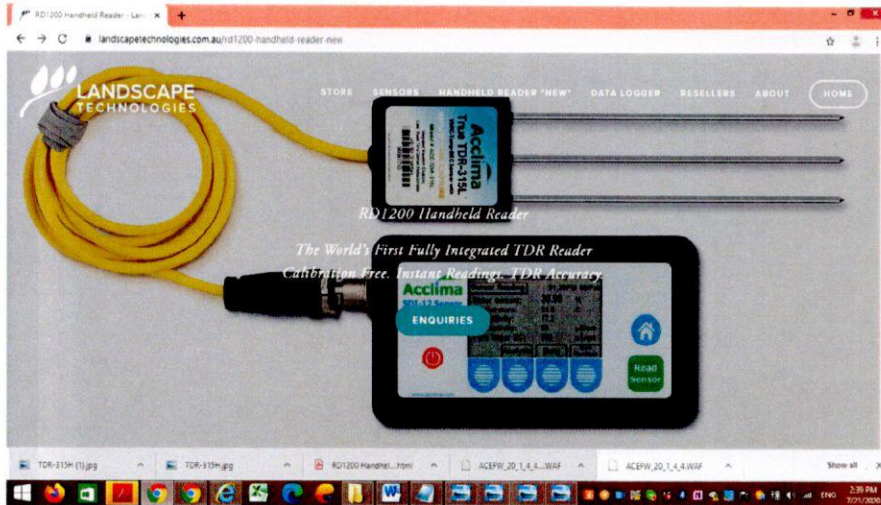

Acclima Soil Water Sensors

Items	Qty	Price(\$)
ACC-RD 1200-KIT	1	
ACC-AGR-NODE	4	
ACC-AGR-GTWY	1	
ACC-TDR-315H	28	
ACC-RD adapter for TDR reader	2	
Total		

ACC-RD adapter

## ACC-RD 1200-KIT

## ACC-TDR-315H

The role of precision agriculture x +

← → Not secure | worldalfacongress.org/resumenes/12%20EVETT%20PPT%20SESSION%20I.pdf ☆

## Low Cost, Low Power Wireless Data System

**Node – 8 SDI-12 sensors**

From Sensors

**Gateway**

To Cloud

Sensors connect to node placed in      Gateway at field edge receives data from

TDR-315H (1).jpg   TDR-315H.jpg   RD1200 Handhel...html   ACEFW\_20\_1\_4\_4...WAF   ACEFW\_20\_1\_4\_4 WAF   Show all x